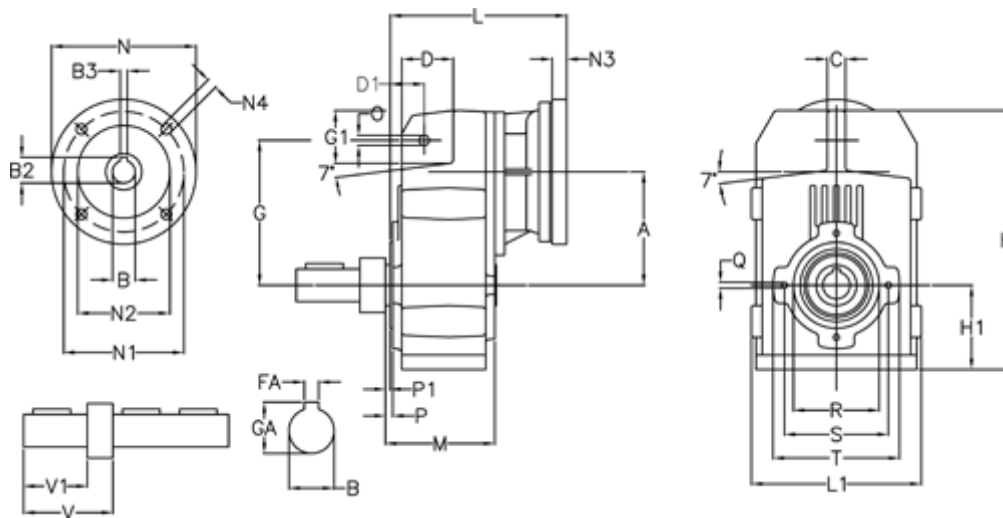

Article number: 29560588551225

Description: Shaft mounted gear
A514R-885,5-P71B5

Measures

A = 211.30	FA = 14	M = 163.0	Q = M12x19
B = 50	G = 278	N = 160	R = 180
B1 = 14	G1 = 105.5	N1 = 130	S = 215
B2 = 16.3	GA = 53.5	N2 = 110	T = 250
B3 = 5	H = 479.0	N4 = M8x16	V = 146.5
C = 20	H1 = 144.0	O = 22	V1 = 100
D = 93.5	L = 339.5	P = 8.5	
D1 = 65.0	L1 = 273	P1 = 4.5	